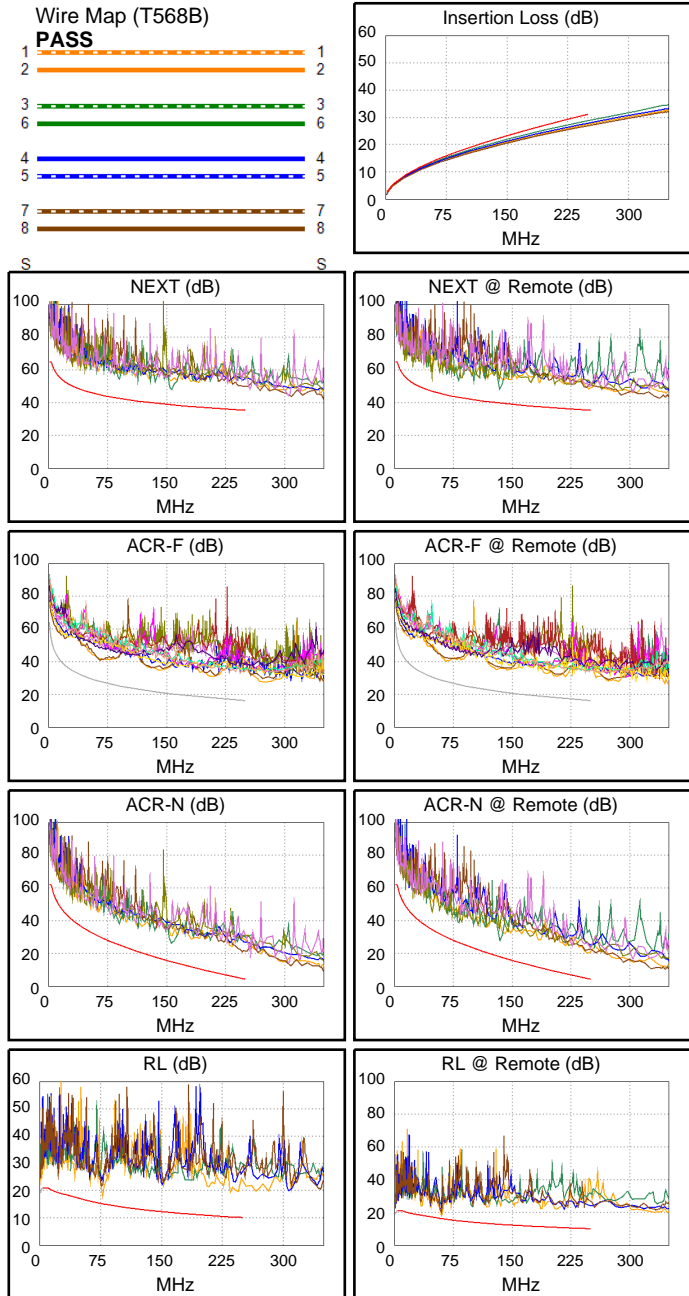

Headroom 8.3 dB (NEXT 12-45)

Test Limit: TIA Cat 6 Perm. Link

Cable Type: Cat 6 U/UTP

NVP: 69.0%

Operator: IRSA

Software Version: V5.6 Build 5

Limits Version: V6.4

Calibration Date:

Main (Module): 10/10/2017

Remote (Module): 10/10/2017

**Test Summary: PASS**

Model: DSX-5000

Main S/N: 2525377

Remote S/N: 2525565

Main Adapter: DSX-PLA004

Remote Adapter: DSX-PLA004

Length (m), Limit 90.0	[Pair 12]	90.8
Prop. Delay (ns), Limit 498	[Pair 36]	454
Delay Skew (ns), Limit 44	[Pair 36]	15
Resistance (ohms)	[Pair 36]	13.07
Insertion Loss Margin (dB)	[Pair 36]	2.3
Frequency (MHz)	[Pair 36]	250.0
Limit (dB)	[Pair 36]	31.1